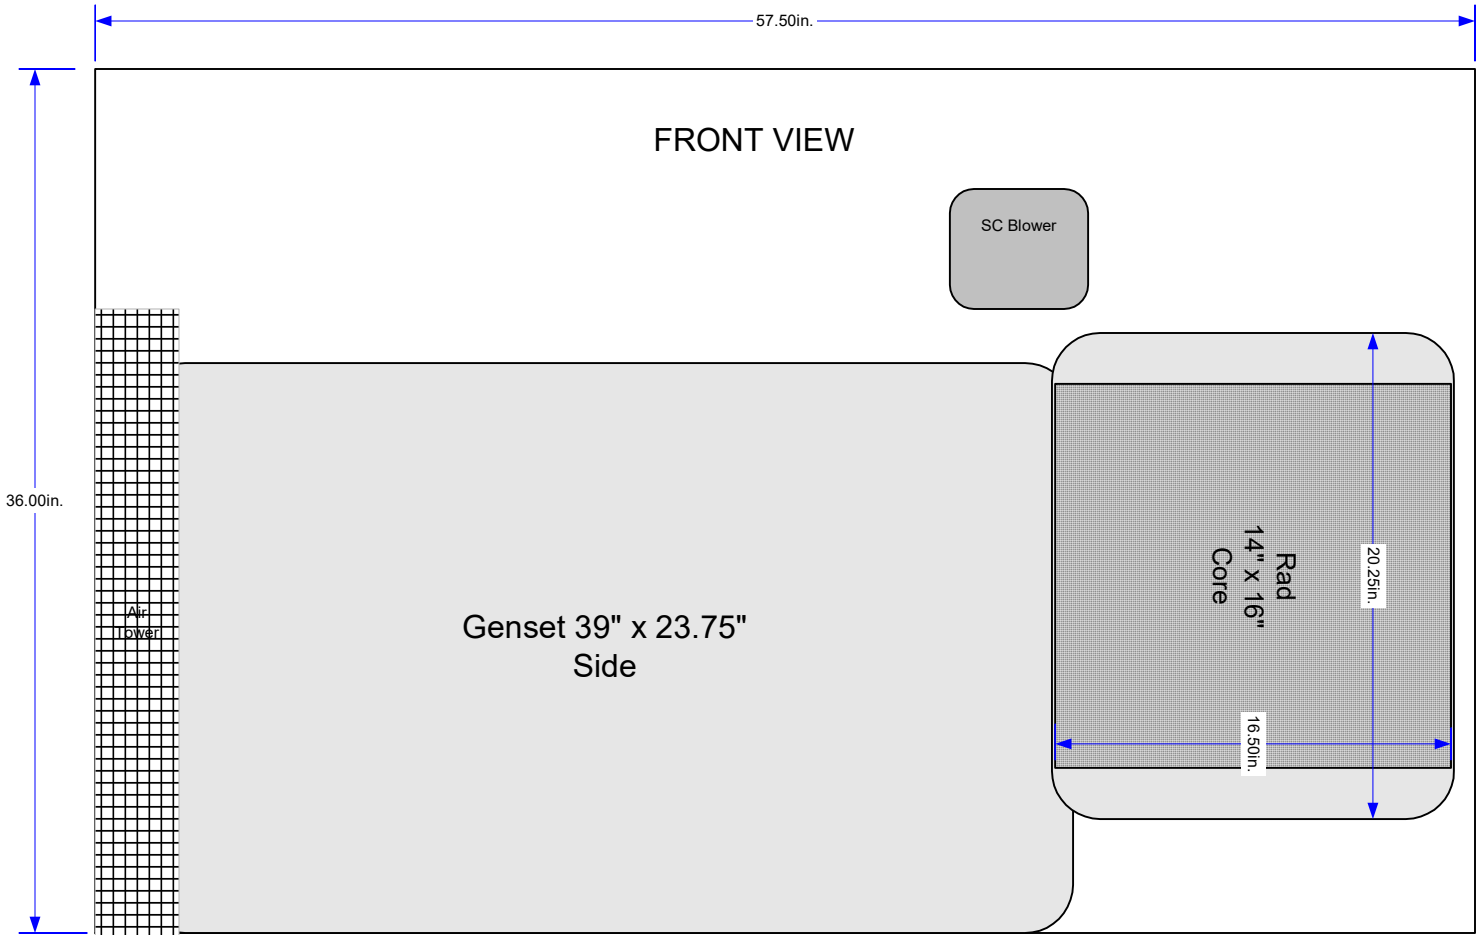

TOP VIEW

FRONT VIEW

 WRICO International, LLC P.O. Box 41555 Eugene, OR 97404-0369 (541) 744-4333	DESCRIPTION				REV
	Bus Bay 12.5KW ELFERT				1.1
DWG NO	DRAWN BY	SCALE	SHEET	DATE	
	JUSTIN	None	1 OF 1	10/13/2020	