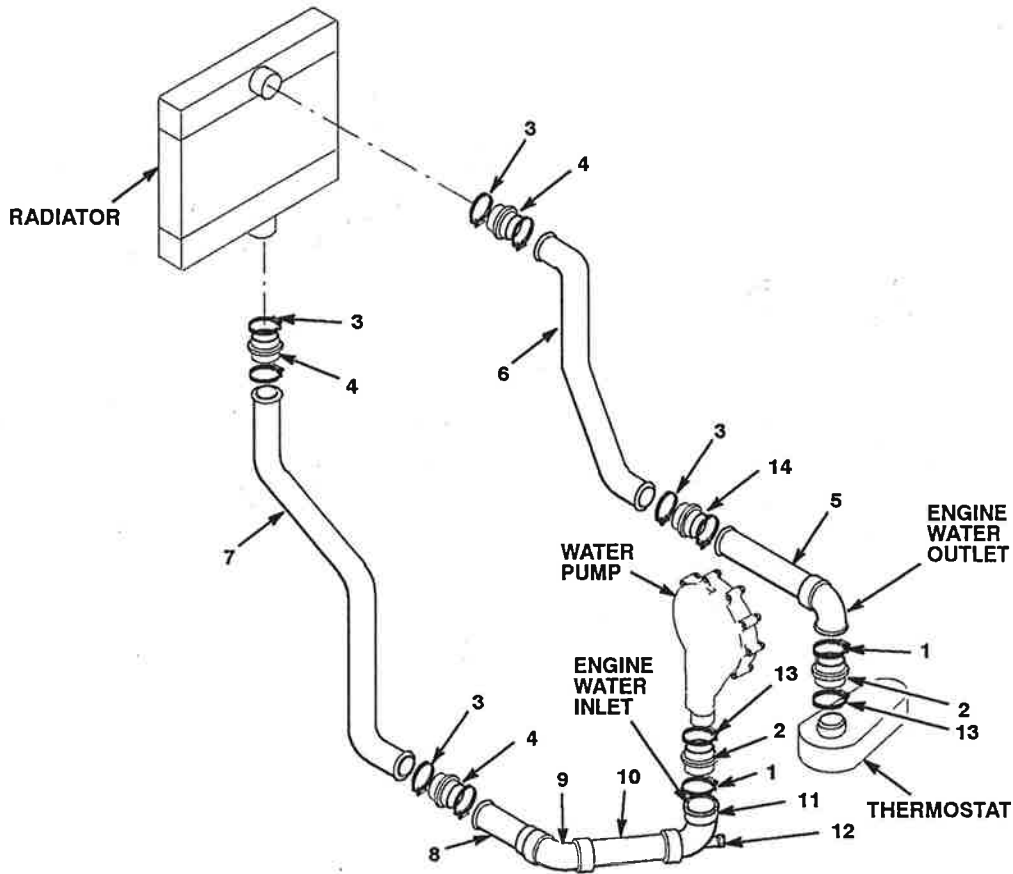

MC-12 PARTS MANUAL

Date 7-1-94

Page 6.0806

c0254

Key	Part Number	Description	Note	Qty
PIPING - COOLING MC-12 WITH SERIES 50 S4.3.253				
1	19-4-210	Clamp, Hose (2.75 - 2.95) Constant Torque		2
2	6L-8-466	Hose (2 1/4 x 4") Hump - Silicone		2
3	19-4-208	Clamp, Hose (2.34 - 2.56) Constant Torque		8
4	6R-8-34	Hose (2") Silicone		1
5	6G-8-160	Tube Assy - Thermostat Outlet		1
	6G-8-171	Tube (2 x 7.38")		1
	6G-8-170	Elbow (2") 90 Deg		1
6	6G-8-161	Tube Assy (2") Radiator Inlet		1
7	6G-8-162	Tube Assy (2") Radiator Outlet		1
	6G-8-163	Tube Assy - Wat Pump Inlt		1
8	6G-8-168	Tube (2 x 7 3/4")		1
9	19-10-931	Elbow - 45 Deg		1
10	6G-8-169	Tube (2.12 OD x 7 1/2")		1
11	6G-8-166	Elbow Assy - 90 Deg		1
	6G-8-167	Elbow (2 1/4") 90 Deg		1
	19-10-1478	Bushing (1/2FP x 1/4PT)		1
12	19-10-324	Plug (1/4P) Brs - Hex Hd		1
13	19-4-211	Clamp, Hose (2.95 - 3.15) Constant Torque		2
14	6L-8-444	Hose (2" ID) Silicone		1