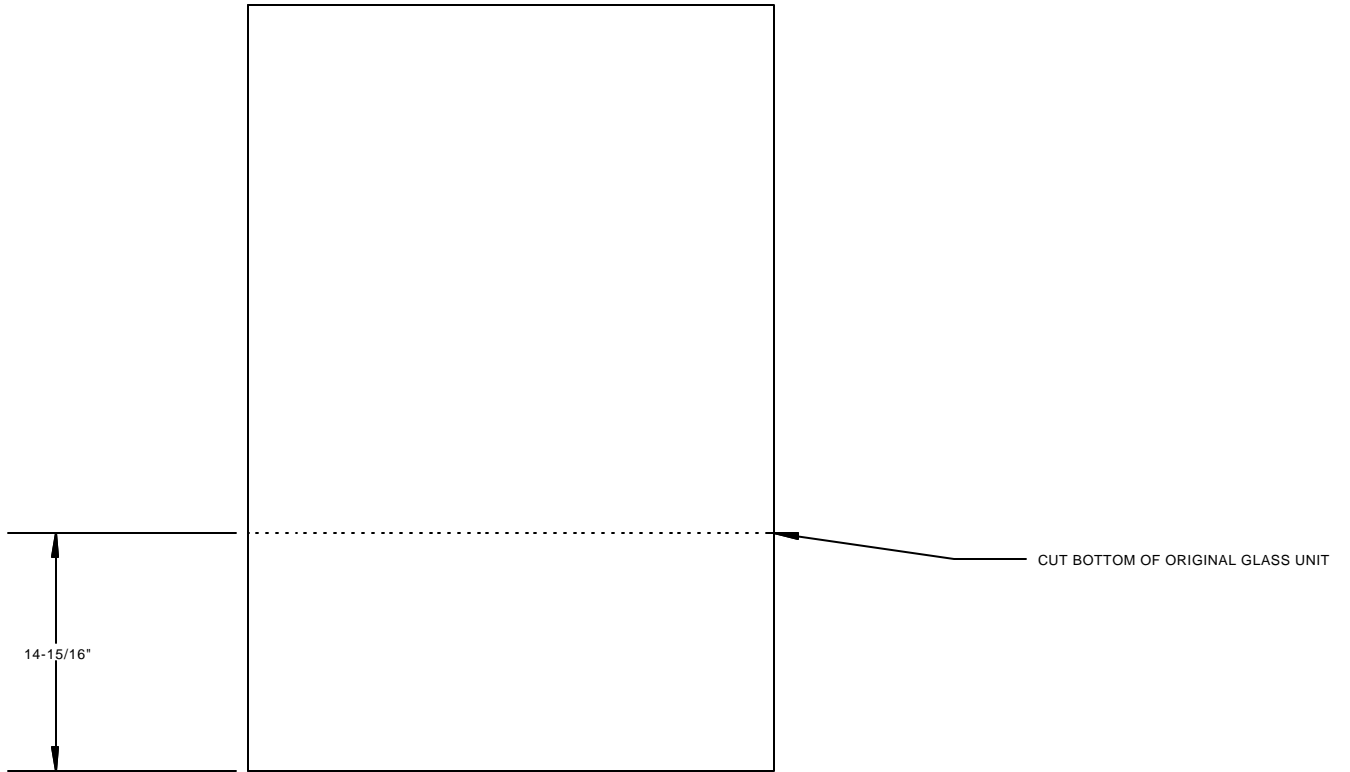

PREVOST UNDERSLIDER

EXTERIOR MOUNTING FLANGE FOR RUBBER INSTALLI ON GASKET (PROVIDED)